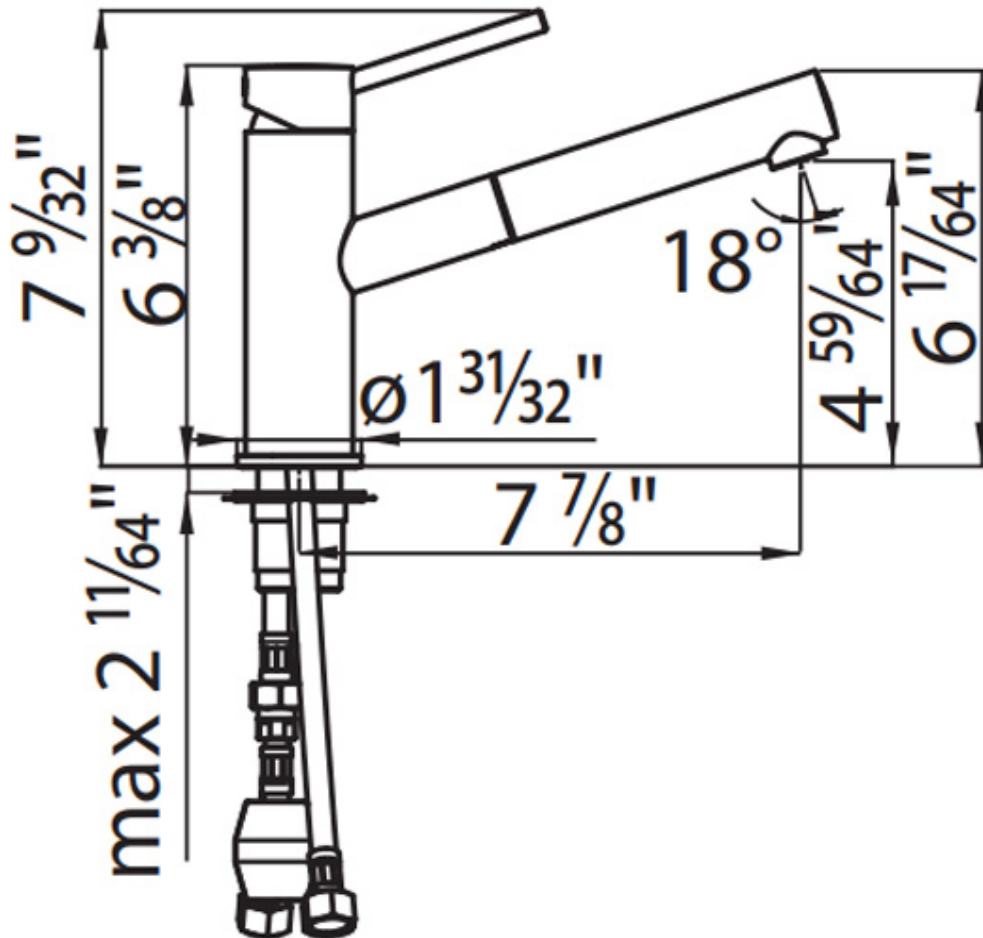

---

Mixer hole  $\varnothing 1 \frac{3}{8}''$

---

Max worktop thickness  $2 \frac{11}{64}''$

---

Max flowrate 1.75 GPM (6,6 Lt/Min)

---

Mixer type Single lever mixer tap with rotating barrel and extractable shower head.

## FEATURES

Rotating angle

All the taps have a wide angle of rotation. Some models even permit a full 360° rotation.

Strengthening plate

Foster's mixer taps are equipped with the strengthening plate that offers perfect stability on any sink.

## RECOMMENDED PAIRINGS

**Milano Cooktop 4 burners inLine**  
7640 900

**Sink Leonardo 20" x 20" - U/M**  
1013 660